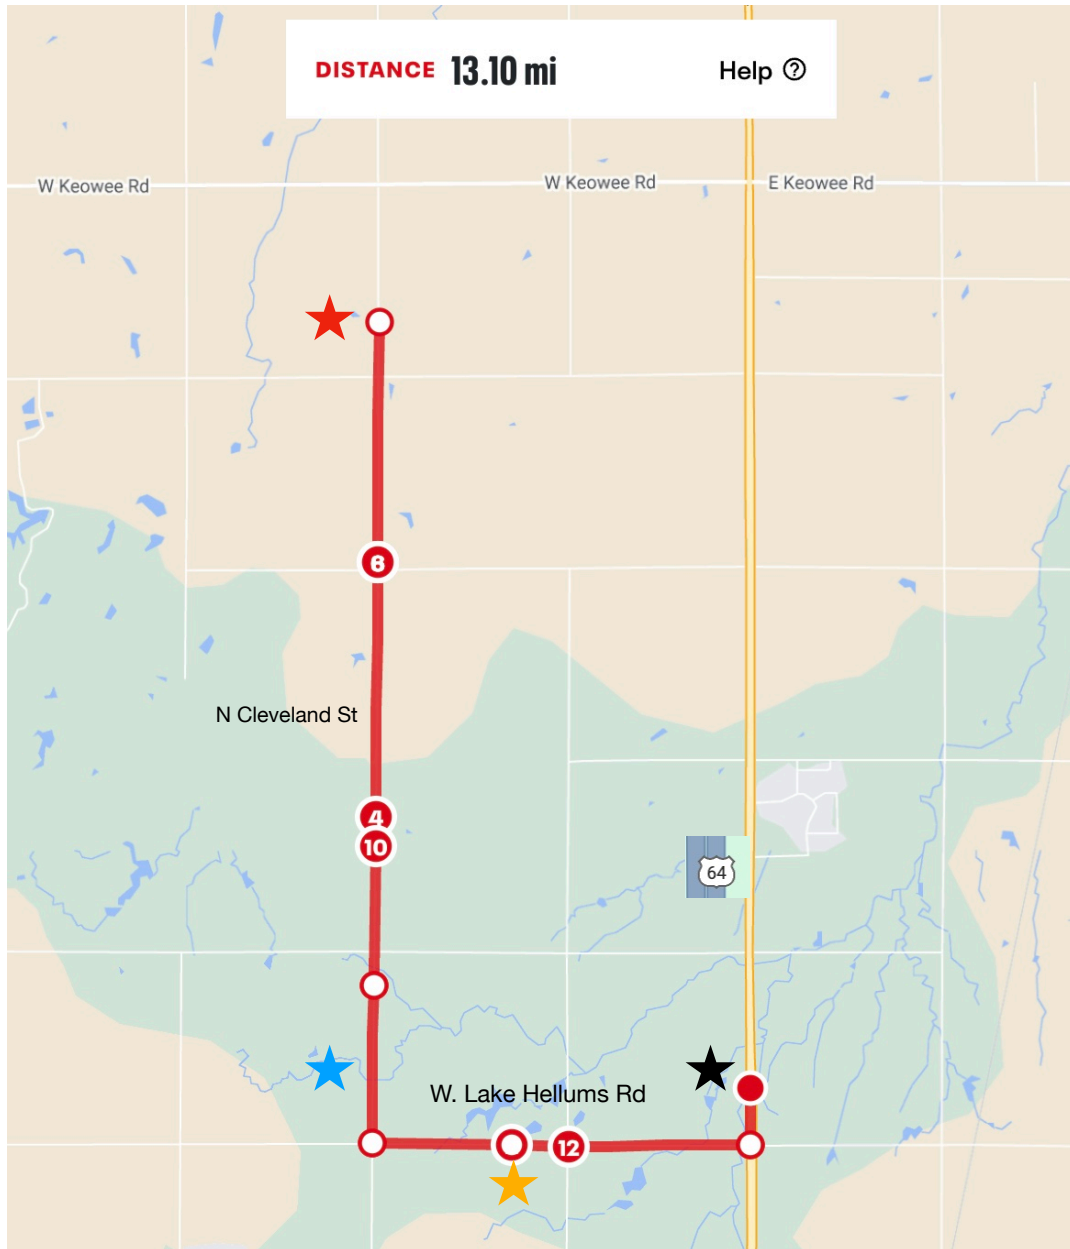

Great Land Run 5K/10K/Half Marathon Course Map

| | | | |
|---|------------------------------|---|-----------------|
| ★ | Red Bird Farm, 8812 US-81 | ★ | 10K Turn Around |
| ★ | Half Marathon Turn Around | ★ | 5K Turn Around |