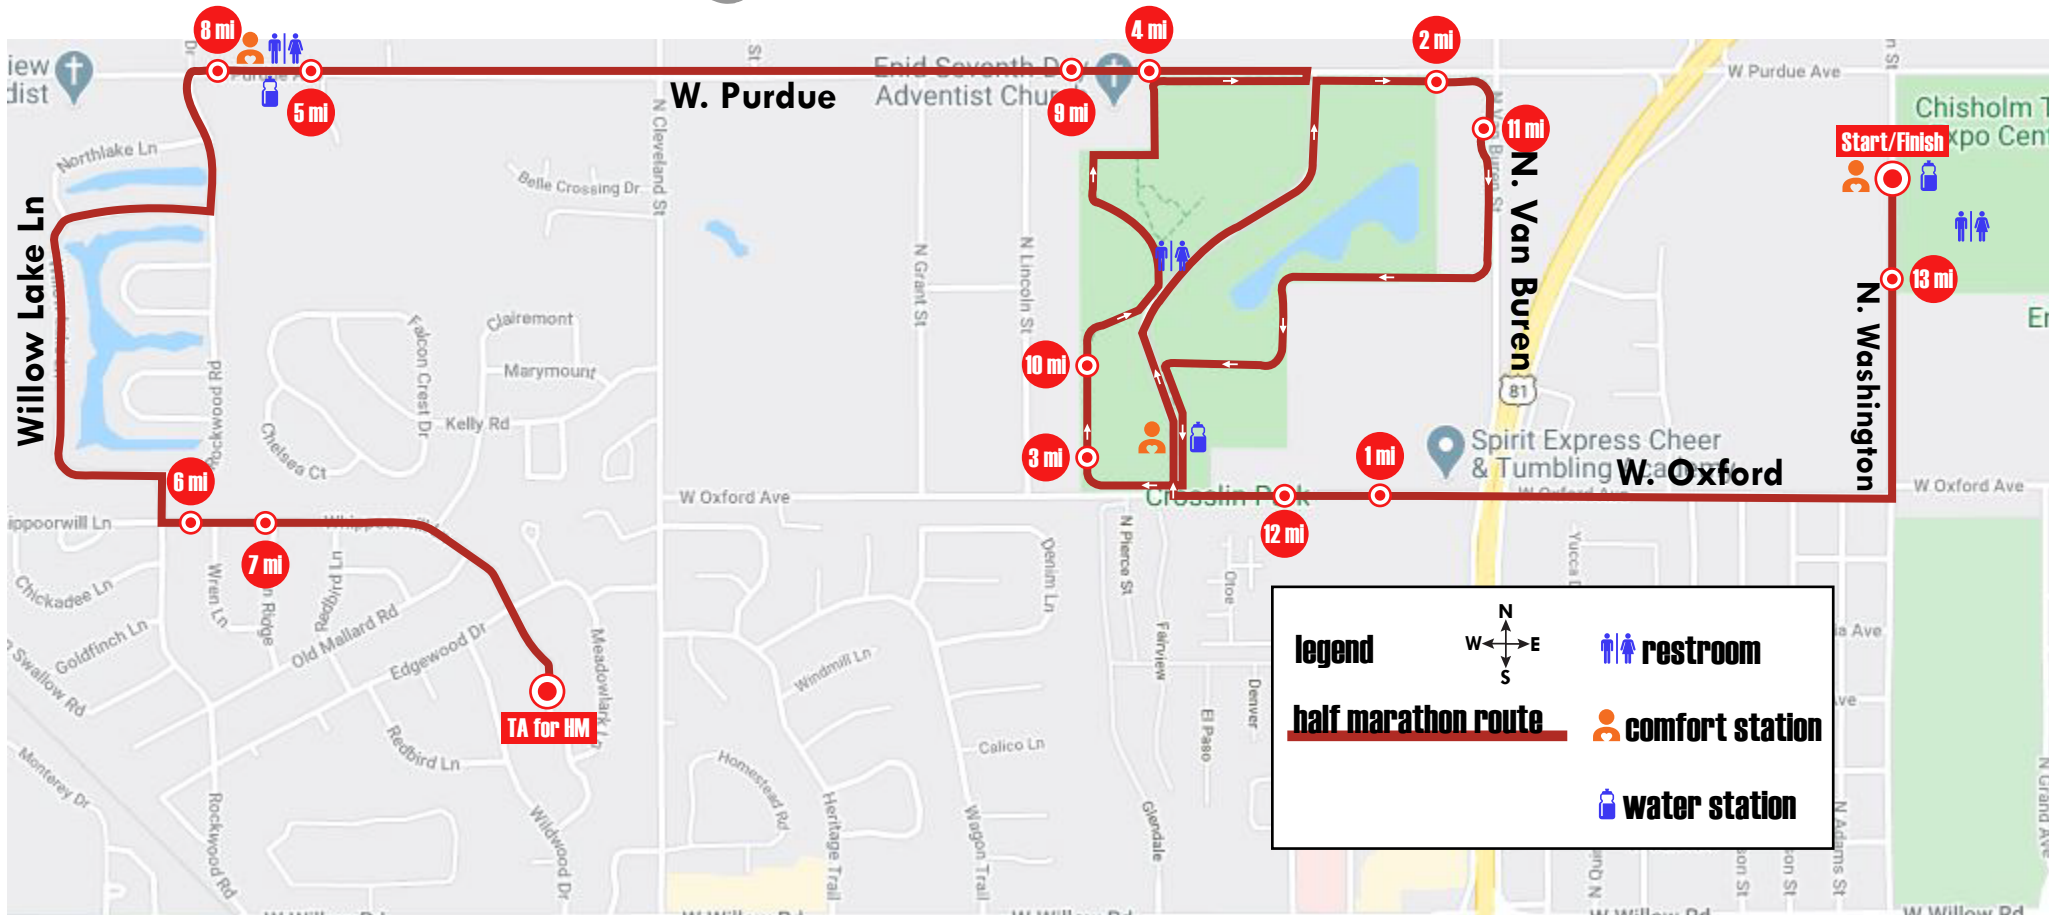

HALF MARATHON OUT & BACK COURSE MAP

legend

N, S, E, W

restroom

comfort station

water station

half marathon route